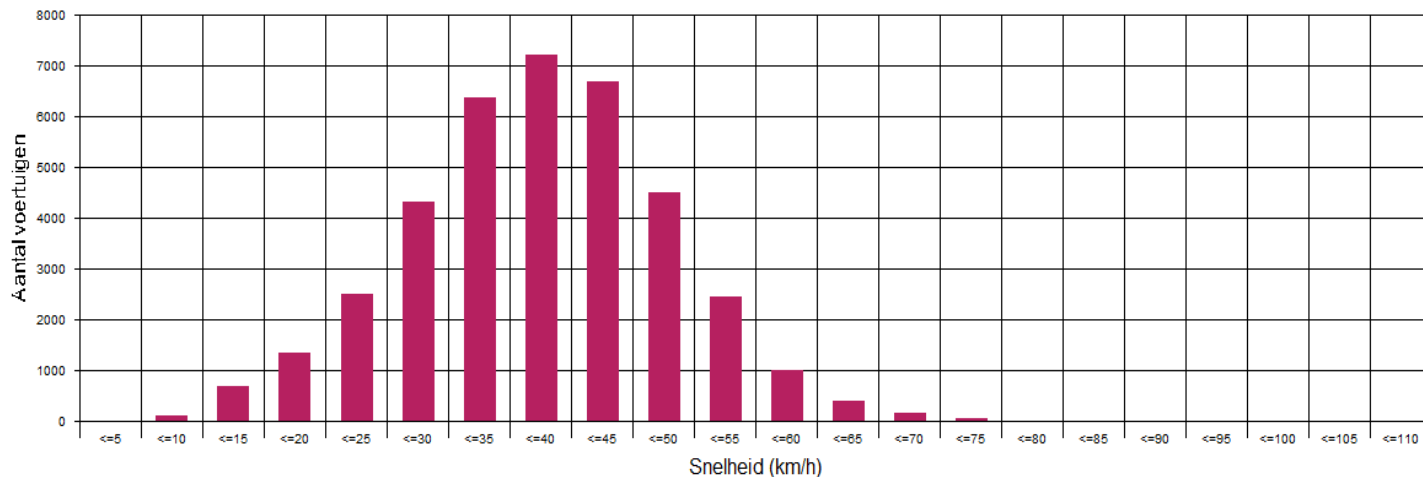

Dorp 63, Polsbroek 30km

Statistiek

Periode: maandag 19 november 2018, 11:37 uur tot maandag 3 december 2018, 14:20 uur

Number of records	37895
Average speed	Vg 37,8 km/h
85% of the vehicles are driving slower or up to ...	V85 48 km/h
Maximum speed	Vmax 110 km/h