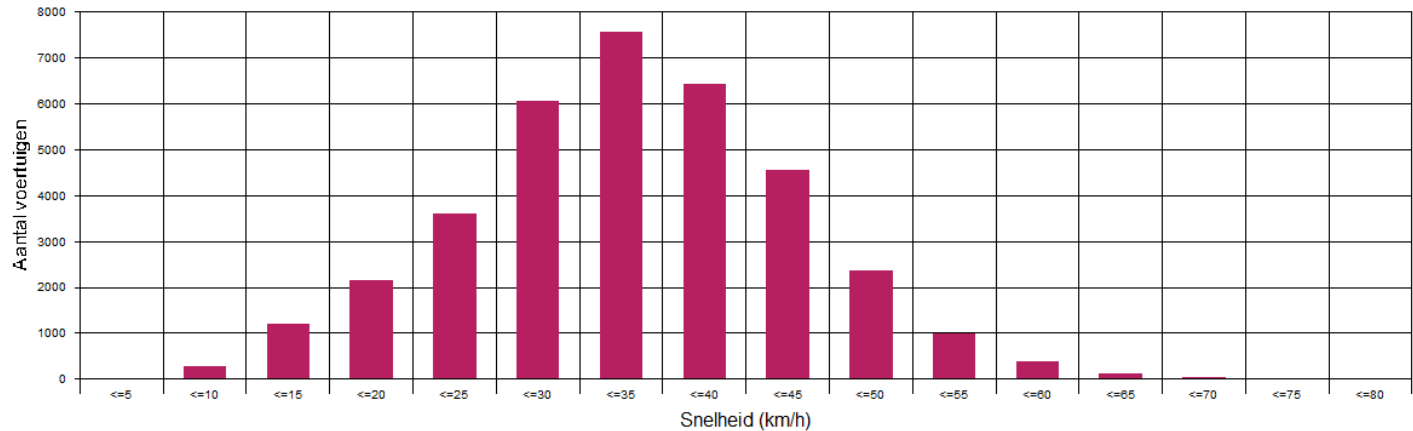

Dorp 68-74 Polsbroek 30 km

Statistiek

Periode: woensdag 17 april 2019, 12:50 uur tot dinsdag 30 april 2019, 13:08 uur

Number of records	35664
Average speed	Vg 33,5 km/h
85% of the vehicles are driving slower or up to ...	V85 43 km/h
Maximum speed	Vmax 79 km/h