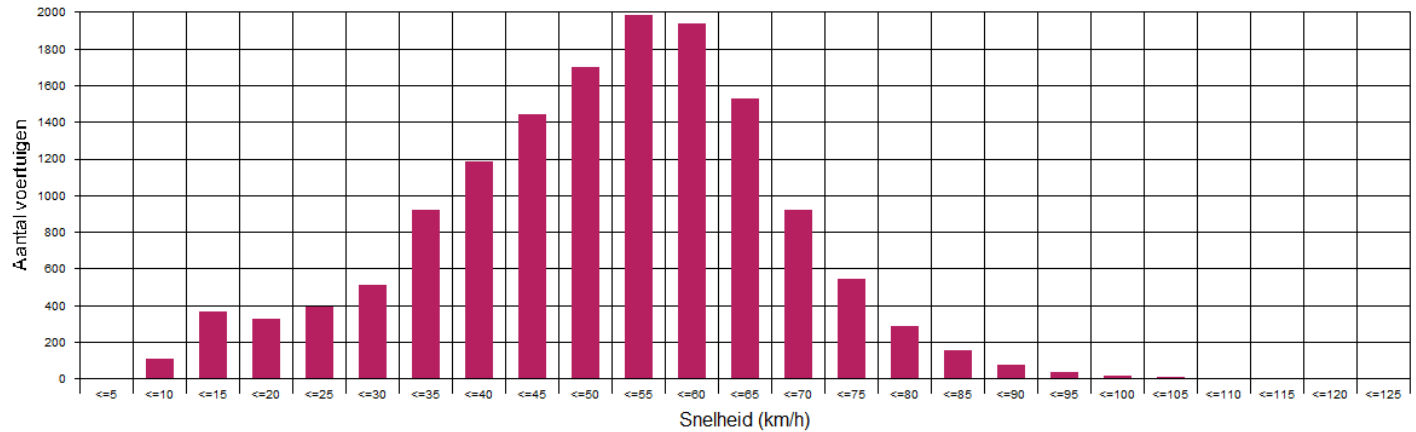

Noordzijdseweg 103a, Polsbroek 30 km

Statistiek

Periode: woensdag 17 april 2019, 12:51 uur totdinsdag 30 april 2019, 13:09 uur

Number of records	14429
Average speed	Vg 49,7 km/h
85% of the vehicles are driving slower or up to ...	V85 65 km/h
Maximum speed	Vmax 125 km/h