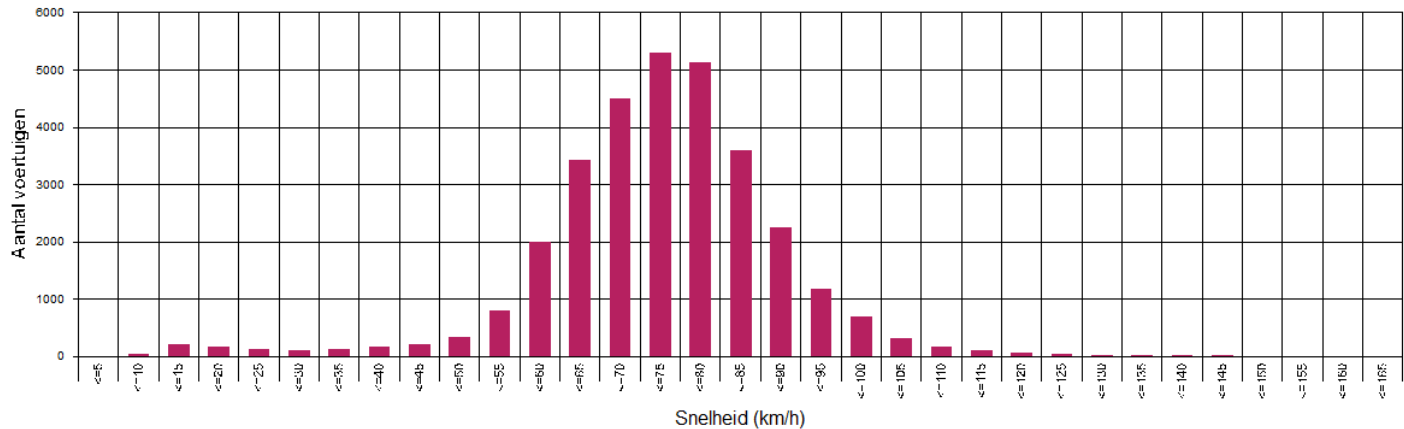

Ing. Enschedeweg ri Dorp Benschop 60 km

Statistiek

Periode: dinsdag 30 april 2019, 15:11 uur totmaandag 13 mei 2019, 10:18 uur

Number of records	30930
Average speed	Vg 73,1 km/h
85% of the vehicles are driving slower or up to ...	V85 86 km/h
Maximum speed	Vmax 161 km/h